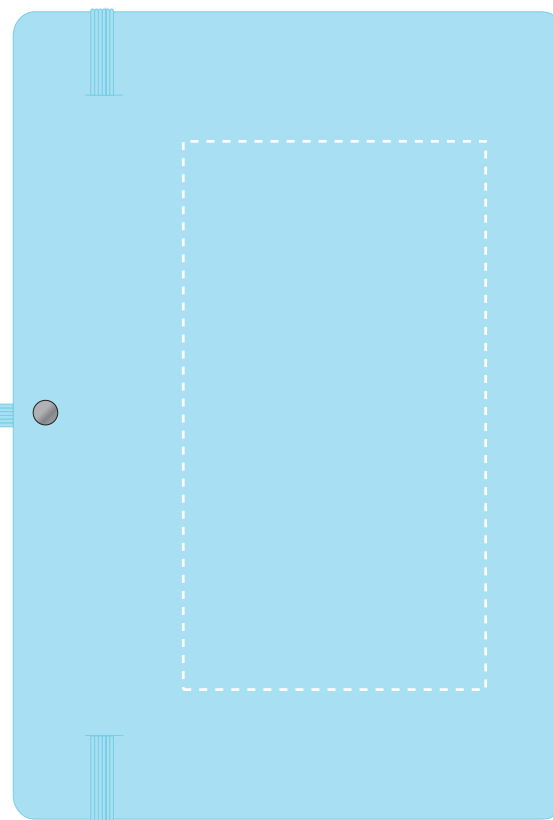

Your Ref:
Our Ref:

Quantity:
Version: 1

Product Code: QS0345
Product Colour: PASTEL BLUE

PRINTING CONCERNS:

Please note that this product has Sustainability Markings that are not visible from this perspective

We stock this item in the following colours

PANTONE REFERENCE(S)

- Colour 1
- Colour 2
- Colour 3
- Colour 4

Product Image for visualisation - colours may vary

ARTWORK SCALE 50%

- CENTRED TO PRINT AREA
- CENTRED TO NOTEBOOK

ARTWORK SCALE 50%

- CENTRED TO PRINT AREA
- CENTRED TO NOTEBOOK

The dashed line is to demonstrate print area and will not appear on your printed item

PLEASE NOTE:

- All colours including print and product are for visual purposes only and should not be regarded as the actual colour of the product and print.
- Some products may vary from batch to batch and may differ from previous orders.
- The colour and texture of a product can also have an effect on the final print colour.
- By approving this order we accept that you understand these terms.

To proceed, please approve visual via the online system.

ARTWORK SCALE 100%

Max print area: 195mm x 100mm

ARTWORK SCALE 100%

Max print area: 145mm x 80mm