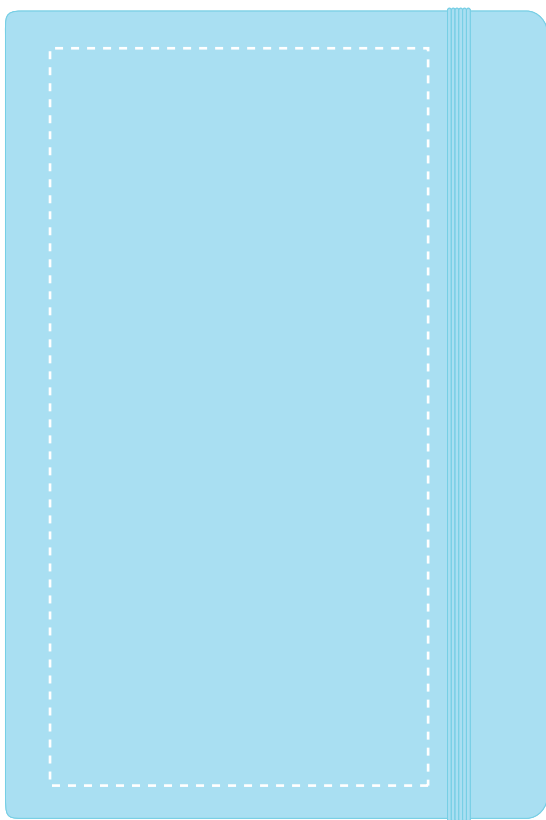

Your Ref:
Our Ref:

Quantity:
Version: 1

Product Code: QS0345
Product Colour: PASTEL BLUE

PRINTING CONCERNS:

Please note that this product has Sustainability Markings that are not visible from this perspective

We stock this item in the following colours

PANTONE REFERENCE(S)

- Colour 1
- Colour 2
- Colour 3
- Colour 4

Product Image for visualisation - colours may vary

ARTWORK SCALE 50%

- CENTRED TO PRINT AREA
- CENTRED TO NOTEBOOK

ARTWORK SCALE 50%

- CENTRED TO PRINT AREA
- CENTRED TO NOTEBOOK

The dashed line is to demonstrate print area and will not appear on your printed item

PLEASE NOTE:

- All colours including print and product are for visual purposes only and should not be regarded as the actual colour of the product and print.
- Some products may vary from batch to batch and may differ from previous orders.
- The colour and texture of a product can also have an effect on the final print colour.
- By approving this order we accept that you understand these terms.